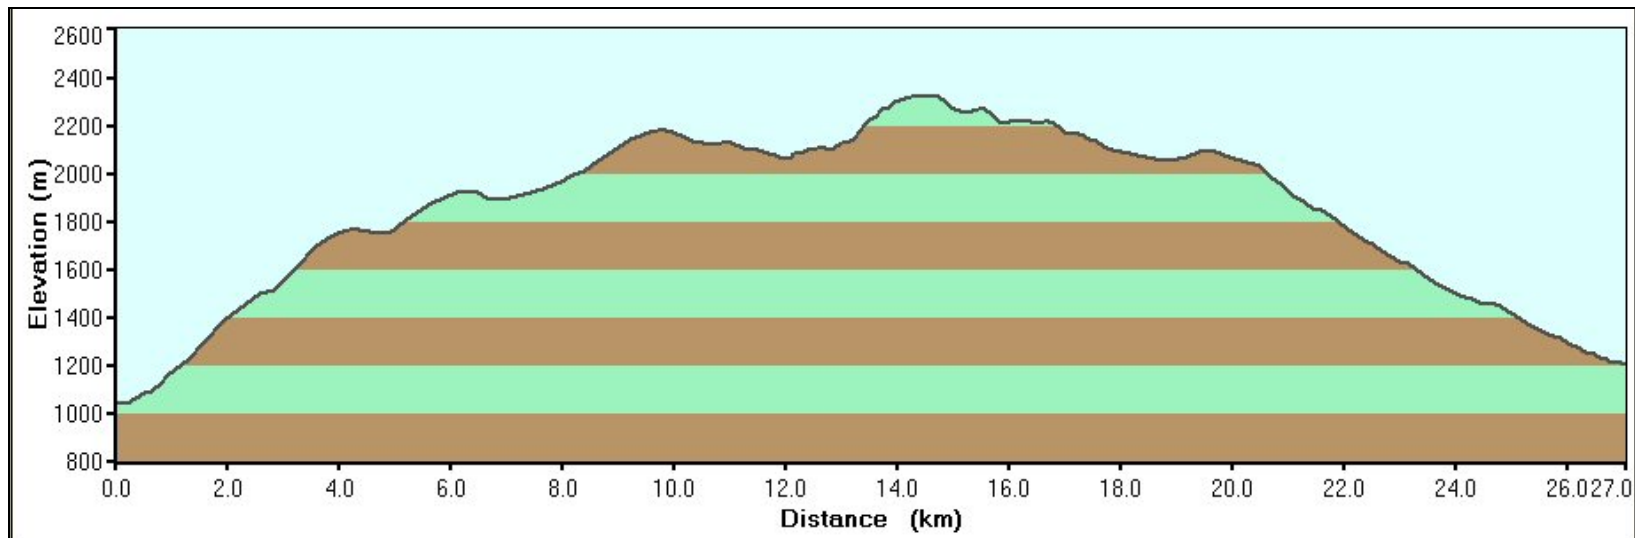

## Fat Dog 100 Profiles

***Cathedral–From Start in Cathedral Provincial Park to Ashnola River Road***

***Trapper Lake Trail–From Ashnola River Road to Manning Park at Eastgate Road***

### ***Manning Park at Eastgate Road to Finish at Lightning Lake***

100 km starts part way up Eastgate Road.