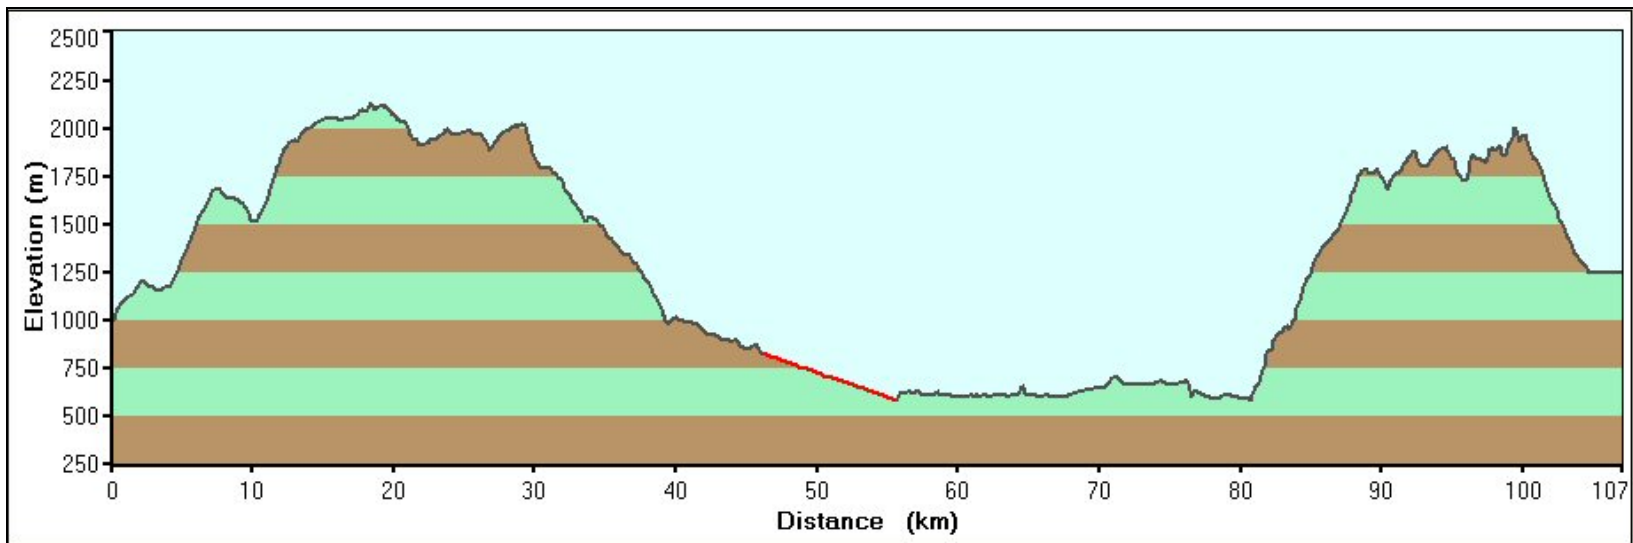

## Fat Dog 100 Profiles

***Cathedral–From Start in Cathedral Provincial Park to Ashnola River Road***

***Trapper Lake Trail–From Ashnola River Road to Manning Park at Eastgate Road***

### ***Manning Park at Eastgate Road to Finish at Lightning Lake***

100 km starts part way up Eastgate Road.