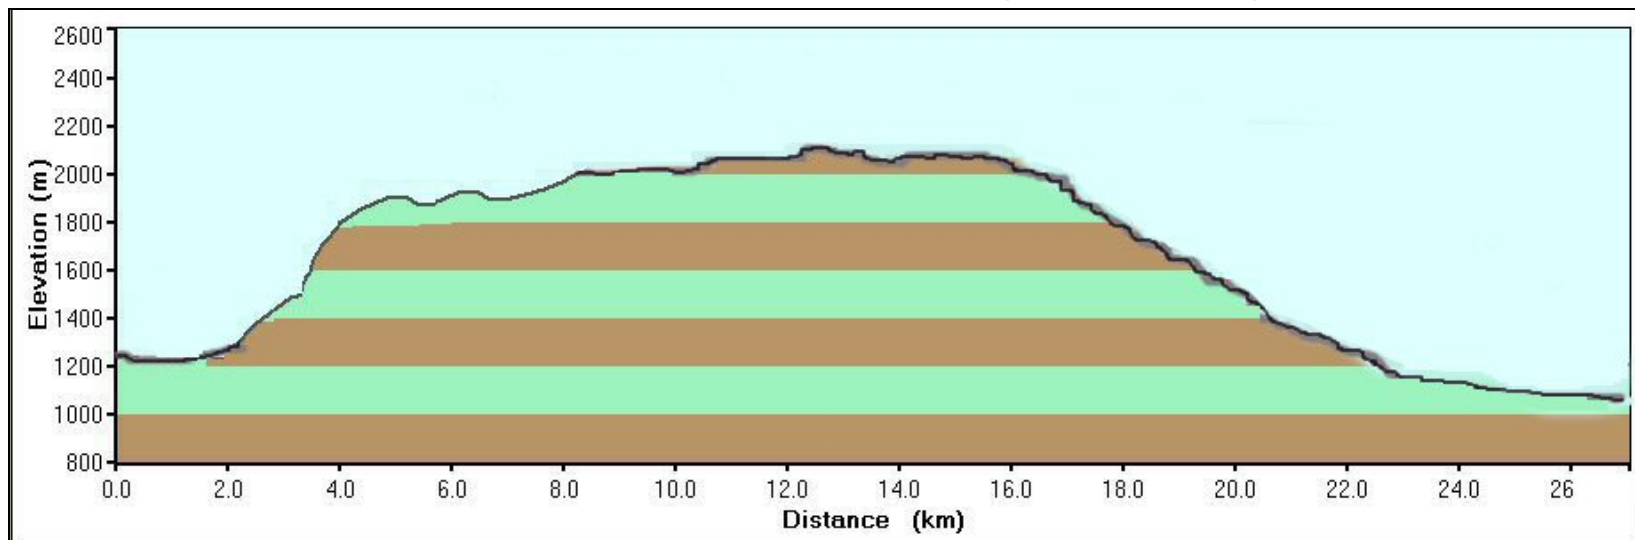

## Fat Dog 100 Profiles

***Cathedral–From Start in Cathedral Provincial Park to Ashnola River Road***

***Trapper Lake Trail–From Ashnola River Road to Manning Park at Eastgate Road***

### ***Manning Park at Eastgate Road to Finish at Lightning Lake***

100 km starts part way up Eastgate Road.