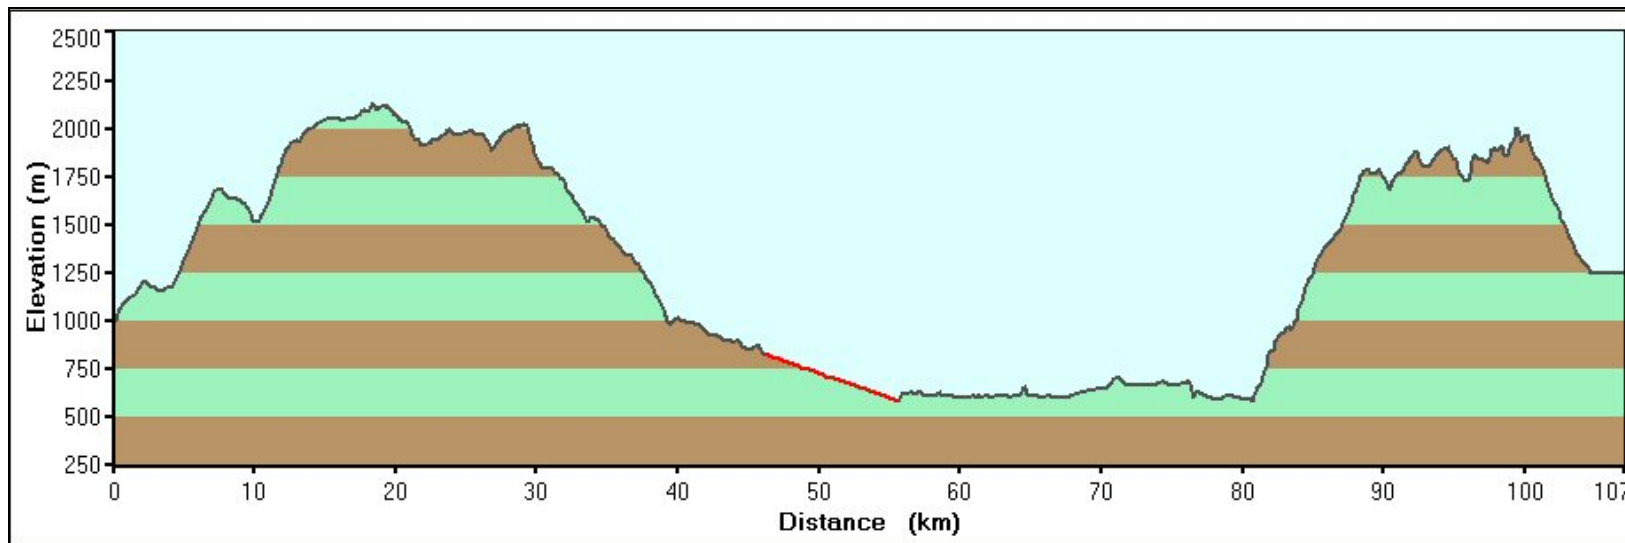

Fat Dog 100 km Profile

Manning Park at Eastgate Road to Finish at Lightning Lake

100 km starts part way up Eastgate Road.